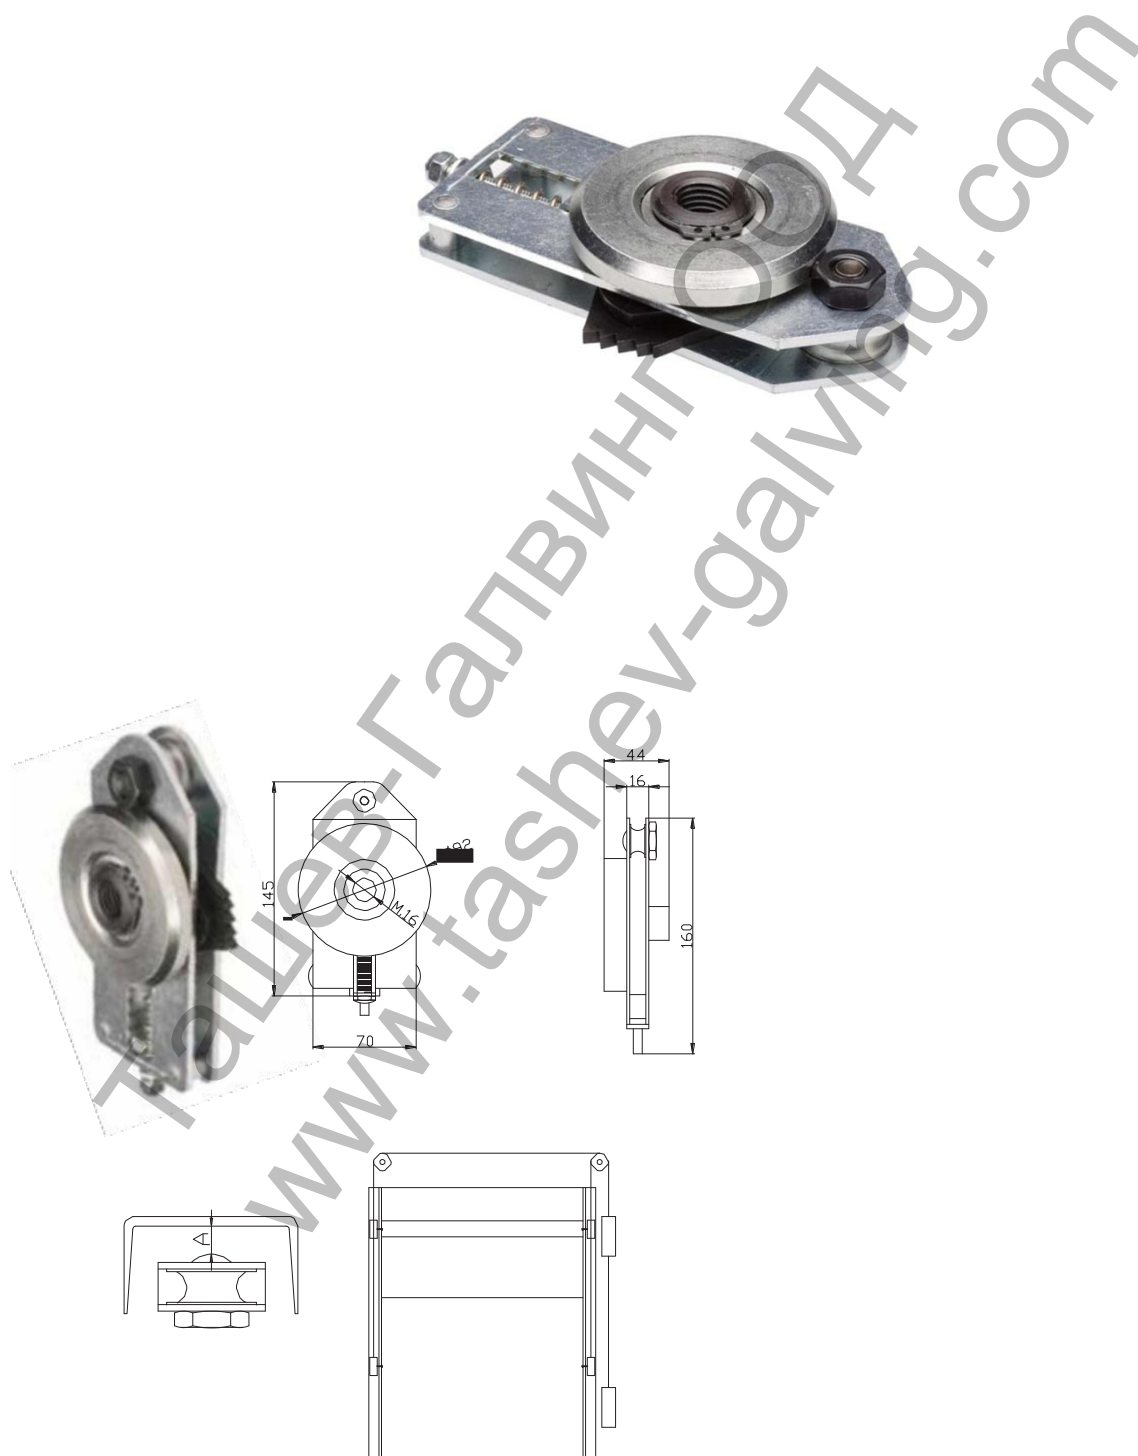

Спирачка Estebro® за ролетни и гаражни врати 70x145 мм, U-100

Designation: U-100 safety brake

Family: Safety brakes

Finish: Zinc-plated

Maximum weight on C (see drawing): 1000 kg

Guide's dimensions: 100x50x4

Description: Device which makes an emergency stop in the door's guides, avoiding its drop in the case that cables break.

Maximum distance A: from 5 to 7 mm (see drawing).

This document does not substitute the certificate of compliance.